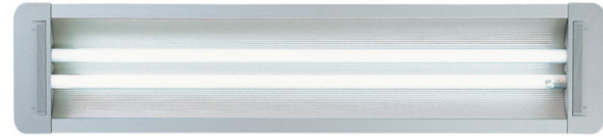

SPACE RECESSED

D96008

GENERAL

Series: Space
Brand: Milan
Division: Design
Mounting Type: Recessed
Mounting Location: Ceiling
Subcategory: Downlight

PHYSICAL

Shape: Rectangle
Length (mm): 1208
Length (in): 47 ⁹/₁₆
Width (mm): 150
Width (in): 5 ⁷/₈
Height (mm): 92
Height (in): 3 ⁵/₈
Light Distribution: Direct
Weight (kg): 2.7
Weight (lbs): 6
Diffuser: Glass - Sold Separately
Fixture Material: Metal

ELECTRICAL

Number of Lamps: 2
Lamp Type: LED Retrofit / CFL
Bulb Included: Bulb Not Included
Total Output Wattage (W): 46 / 78
Max. Wattage Per Lamp (W): 23 / 39
Lamp Base: G5
Input Voltage (V): 120

LED

OPTICAL

RATINGS AND CERTIFICATIONS

Certified By: CSA Certified to UL and CSA Standards
IP rating: IP44

PROJECT	_____
TYPE	_____
NOTES	_____
QUANTITY	_____
DATE	_____