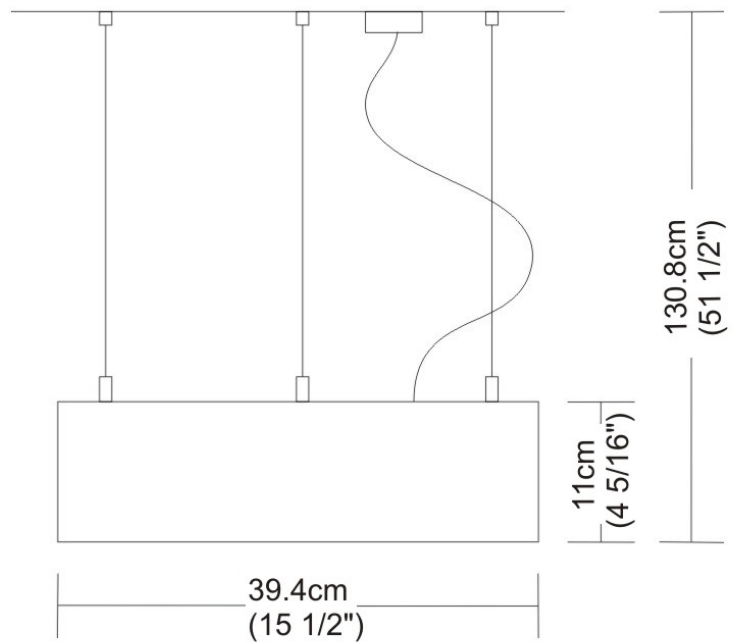

PROJECT	_____
TYPE	_____
NOTES	_____
QUANTITY	_____
DATE	_____

SPACE SUSPENSION

D11003

GENERAL

Series: Space
Division: Design
Mounting Type: Suspension
Mounting Location: Ceiling
Subcategory: Pendant

PHYSICAL

Shape: Square
Length (mm): 600
Length (in): 23 1/2
Width (mm): 600
Width (in): 23 1/2
Height (mm): 1600
Height (in): 63
Light Distribution: Direct
Weight (kg): 10.6
Weight (lbs): 23.5
Diffuser: Satin Glass
Fixture Finish: ALU
Fixture Material: Aluminum

ELECTRICAL

Number of Lamps: 1 + 1
Lamp Type: LED Retrofit / Halogen
Bulb Included: Bulb Not Included
Total Output Wattage (W): 26 / 185
Max. Wattage Per Lamp (W): 6 / 35 + 20 / 150
Lamp Base: G9
Input Voltage (V): 120

LED

OPTICAL

RATINGS AND CERTIFICATIONS

Certified By: CSA Certified to UL and CSA Standards
IP rating: IP20